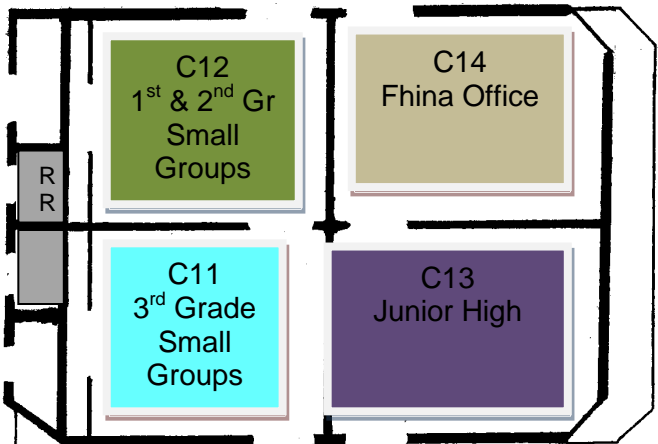

AWANA SQUARE

PLAYGROUND

Children's Worship Schedule
10am - 11:30am

Preschool	C7 & C8
Pre-K & Kindergarten	C9
TRUWonder Large Group Rm	C9
TRUStory Large Group Rm	C2
1 st & 2 nd Grade Small Groups	C12
4 th -6 th Grade Small Groups	C14
Children's Restrooms		
Restrooms		
Pastoral offices	C4, C5, & C6

BUILDING A →

↓ BUILDING B