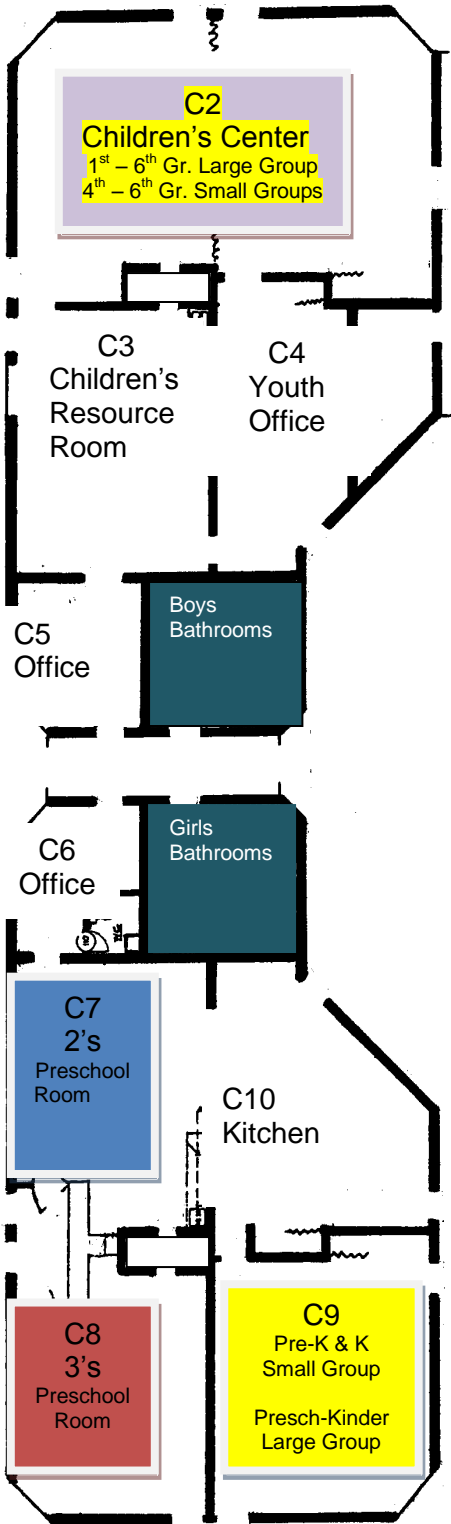

AWANA SQUARE

PLAYGROUND

Children's Worship Schedule
10am - 11:30am

Preschool	C7 & C8
Pre-K & Kindergarten	C9
TRUWonder Large Group Rm	C9
TRUStory Large Group Rm	C2
1 st & 2 nd Grade Small Groups	C12
4 th -6 th Grade Small Groups	C14
Children's Restrooms		
Restrooms		
Pastoral offices	C4, C5, & C6

BUILDING A →

↓ BUILDING B