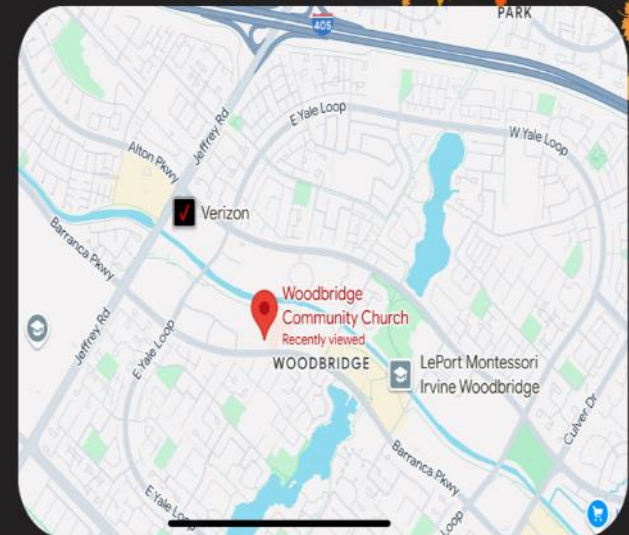

WOODBIDGE COMMUNITY CHURCH

FALL FESTIVAL

OCTOBER 27

4:30 PM - 6:30 PM

RAFFLE SPONSORED BY:
HANDEL'S ICE CREAM
IN N OUT
STONEFIRE
TASTE
STARBUCKS
URBAN PLATES
CHA FOR TEA

TRUNK OR TREAT
BOUNCE HOUSE
SLIDE
PUMPKIN
DECORATING
TRAIN RIDE

5000 BARRANCA PKWY, IRVINE, CA 92604 (949) 552-1101 WOODBRIDGECHURCH.ORG

HAPPY *Thanksgiving*

**SUNDAY,
NOVEMBER 24
10:30AM**

Woodbridge Community Church
5000 Barranca Pkwy Irvine, CA 92604
949-552-1101 www.woodbridgechurch.org